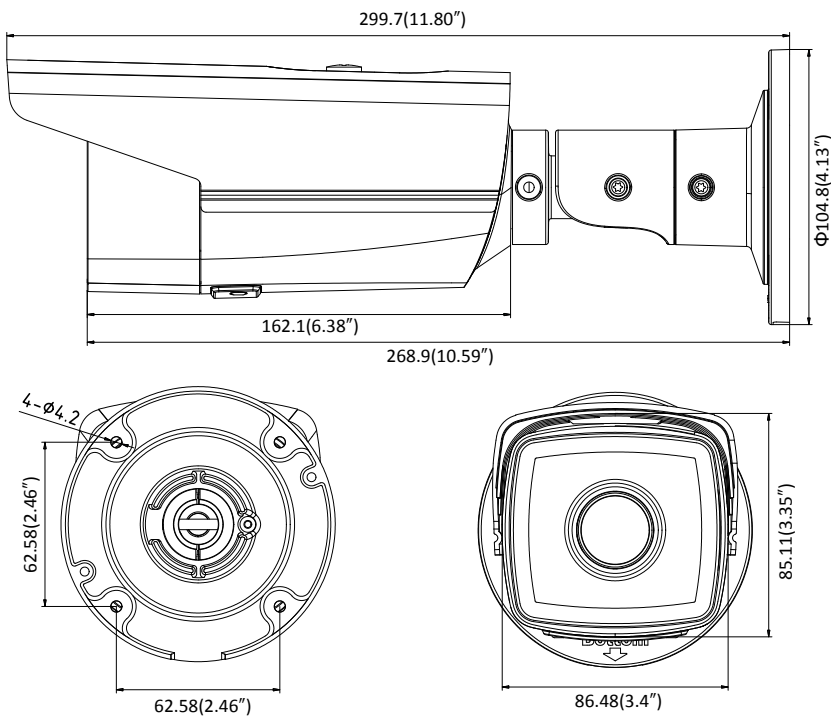

Dimensions

Unit: mm

Accessories

Distributed by

HIKVISION

Headquarters

No.555 Qianmo Road, Binjiang District,
Hangzhou 310051, China
T +86-571-8807-5998
overseasbusiness@hikvision.com

Hikvision USA
T +1-909-895-0400
sales.usa@hikvision.com

Hikvision Italy
T +39-0438-6902
info.it@hikvision.com

Hikvision Singapore
T +65-6684-4718
sg@hikvision.com

Hikvision Africa
T +27 (0) 0351172
sale.africa@hikvision.com

Hikvision Europe
T +31-23-55-42-770
info.eu@hikvision.com

Hikvision France
T +33(0)1-85-330-450
info.fr@hikvision.com

Hikvision Oceania
T +61-2-8599-4233
salesau@hikvision.com

Hikvision Hong Kong
T +852-2151-1761

Hikvision Middle East
T +971-4-8816086
salesme@hikvision.com

Hikvision Spain
T +34-91-737-16-55
info.es@hikvision.com

Hikvision Canada
T +1-909-895-0400
sales.usa@hikvision.com

Hikvision Russia
T +7-495-669-67-99
sateru@hikvision.com

Hikvision Poland
T +48-22-460-01-50
poland@hikvision.com

Hikvision Korea
T +82-31-731-8841
sales.korea@hikvision.com

Hikvision India
T +91-22-28469900
sales@pramahikvision.com

Hikvision UK
T +01628-902140
support.uk@hikvision.com

Hikvision Brazil
T +55-11-3318-0050
Latam.support@hikvision.com